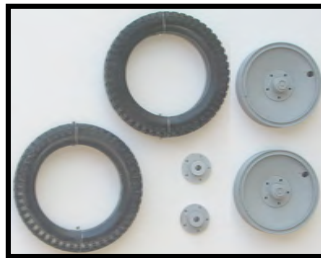

DECKING TANK & VEHICLE

6S-DECK01 6" x 12" Nickel Silver
Diamond Pattern

6S-DECK02 6" x 12" Nickel Silver
Squared Separated 'T' Pattern

6S-DECK03 6" x 12" Nickel Silver Dot
Pattern

6S-DECK05 6" x 12" Nickel Silver US
Pattern

WHEELS

6S-WH01 Aluminum machine turned wheel
with rubber tire Set of 2 includes 2 Rims, 2
Hubs, 4 grease Caps, 2 Rubber Tires
Out of Stock

6S-WH02 Set of Two Rubber wheeled tires,
rims and hubs. SdKfz 250 and Trailers

6S-WH03 Set of Two resin wheels and hubs
SdKfz 250 and Trailers

ZIMMERITE APPLICATION TOOL SETS

6S-ZIMTOOL01 Zimmerit Tool Set 1
(22 teeth to 2") Blades 2", 1" and 1/2"

6S-ZIMTOOL02 Zimmerit Tool Set 2
(18 teeth to 2") Blades 2", 1" and 1/2"

6S-ZIMTOOL03 Zimmerit Tool Set 3
(16 teeth to 2") Blades 2", 1" and 1/2"