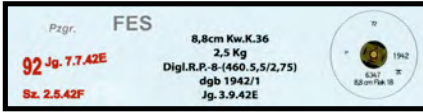

AMMUNITION DECALS

6S-88-DECAP 6 Tiger 1 88 mm AP Round Decal set of 6

6S-88-DECAP 1 Tiger 1 88 mm AP Round Decal