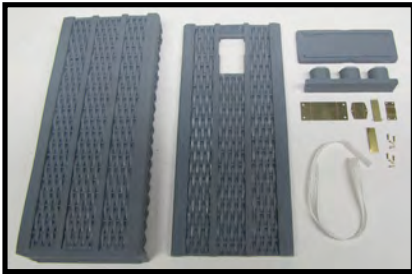

AMMUNITION CARRIERS

6S-88-SC01 88mm Round Steel
Container

88 mm HE Rounds

88 mm AP Rounds

6S-88-WC01K 88mm 3 Round Wicker
Basket Container Kit for He and AP
Rounds

(Rounds not included)

Assembled Kit and Real One