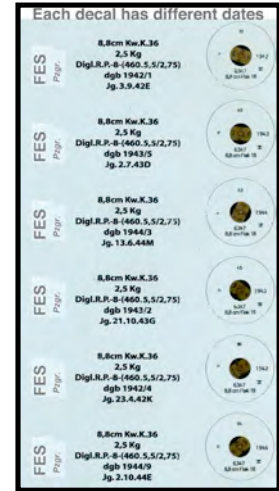

6S-88-DECAP 1 Tiger 1 88 mm AP Round Decal

6S-88-DECHE 6 Tiger 1 88 mm HE Round Decal set of 6

6S-88-DECHE1 Tiger 1 88 mm HE Round Decal

6S-DECAP-C6 Tiger 1 88 mm AP Case Decal set of 6

6S-88-DECAP-C1 Tiger 1 88 mm AP Case Decal

6S-88-DECHE C6 Tiger 1 88 mm HE Case Decal set of 6

6S-88-DECHE-C1 Tiger 1 88 mm HE Case Decal

AP Projectile and Case Decals

HE Projectile and Case Decals

Base Decals

Note:
Each set of 6 decals have 6 different production dates.