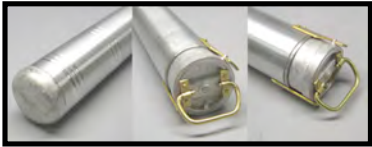

AMMUNITION CARRIERS

6S-88-SC01 88mm Round Steel
Container