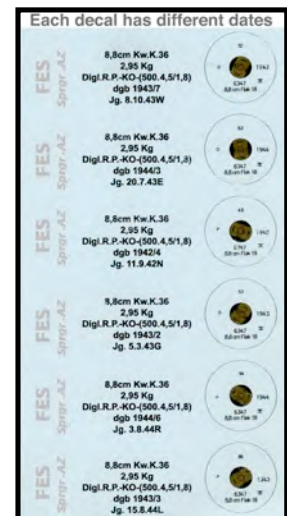

6S-88-DECAP 1 Tiger 1 88 mm AP Round Decal

6S-88-DECHE 6 Tiger 1 88 mm HE Round Decal set of 6

6S-88-DECHE1 Tiger 1 88 mm HE Round Decal

6S-DECAP-C6 Tiger 1 88 mm AP Case Decal set of 6

6S-88-DECAP-C1 Tiger 1 88 mm AP Case Decal

6S-88-DECHE C6 Tiger 1 88 mm HE Case Decal set of 6

6S-88-DECHE-C1 Tiger 1 88 mm HE Case Decal

AP Projectile and Case Decals

HE Projectile and Case Decals

Base Decals

Note:
Each set of 6 decals have 6 different production dates.

AMMUNITION CARRIERS

6S-88-SC01 88mm Round Steel
Container

88 mm HE Rounds

88 mm AP Rounds

6S-88-WC01K 88mm 3 Round Wicker
Basket Container Kit for He and AP
Rounds

(Rounds not included)

Assembled Kit and Real One